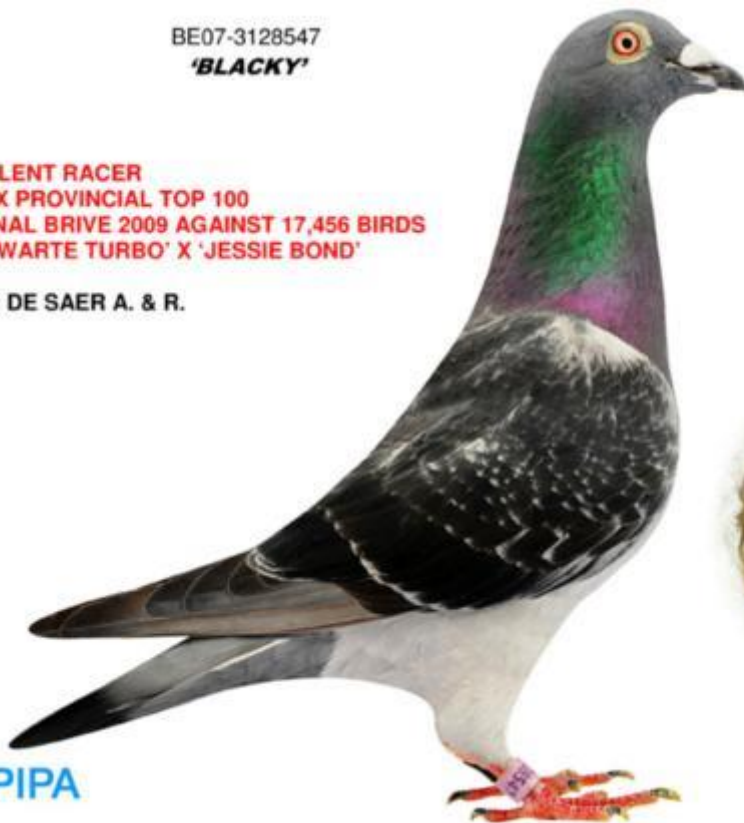

BE07-3128547
'BLACKY'

SUPER TALENT RACER
WINNER 4X PROVINCIAL TOP 100
54. NATIONAL BRIVE 2009 AGAINST 17,456 BIRDS
SON TO 'ZWARTE TURBO' X 'JESSIE BOND'

ORIGINAL: DE SAER A. & R.