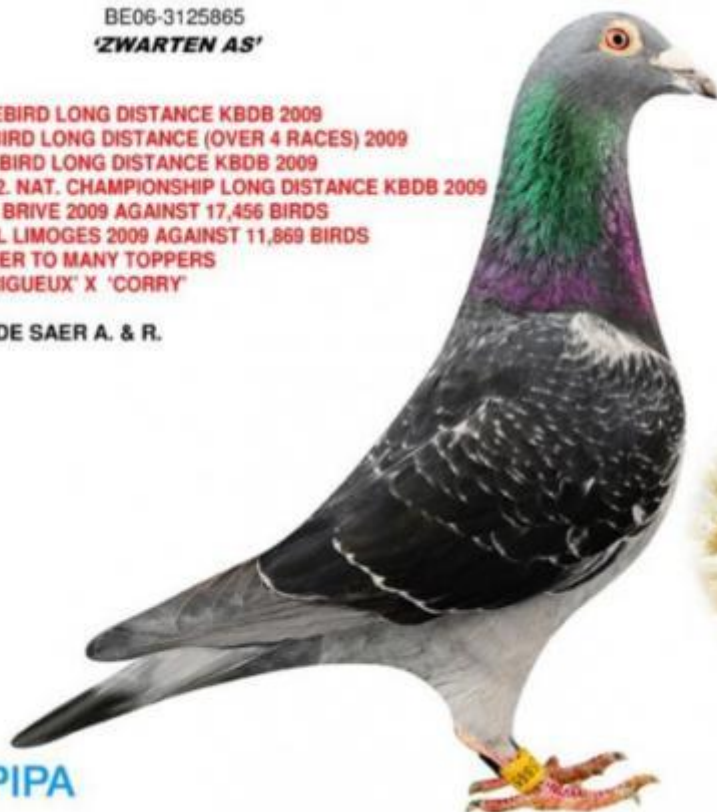

BE06-3125865
'ZWARTEN AS'

1. PROV. ACEBIRD LONG DISTANCE KBDB 2009
5. NAT. ACEBIRD LONG DISTANCE (OVER 4 RACES) 2009
10. NAT. ACEBIRD LONG DISTANCE KBDB 2009
CO-WINNER 2. NAT. CHAMPIONSHIP LONG DISTANCE KBDB 2009
3. NATIONAL BRIVE 2009 AGAINST 17,456 BIRDS
47. NATIONAL LIMOGES 2009 AGAINST 11,869 BIRDS
FULL BROTHER TO MANY TOPPERS
SON TO 'PERIGUEUX' X 'CORRY'

ORIGINAL: DE SAER A. & R.

Este crack também tem uma linhagem de fazer água na boca, um que ainda está na mesma linha que o 'Bleken "e os" Tours ", dê uma olhada:

Pai: B99-3243699 "Perigueux "

Irmão cheio de 'Den 18', que é, então, pai da 'Bleken "e os" Tours "... e assim também um filho de 'Desaer 'o casal de reprodução superior:' Limoges Geschelpte 277/95 'Wittenbuikske x' 275/95 '.

Pai do:

-1 ° pombo Ás Prov. de Longa distância W-FI KBDB '09

-3 ° pombo Ás Prov. de Longa distância W-FI KBDB '06

-4 ° pombo Ás Prov. de longa distância W-FI KBDB '05!

Mãe: B01-3031189 "Corry "

Uma reprodutora gigante na reprodução, Vandenabeele Gaby direto ...

mãe do:

- 1 ° pombo Ás Prov. de Longa distância W-FI KBDB '09